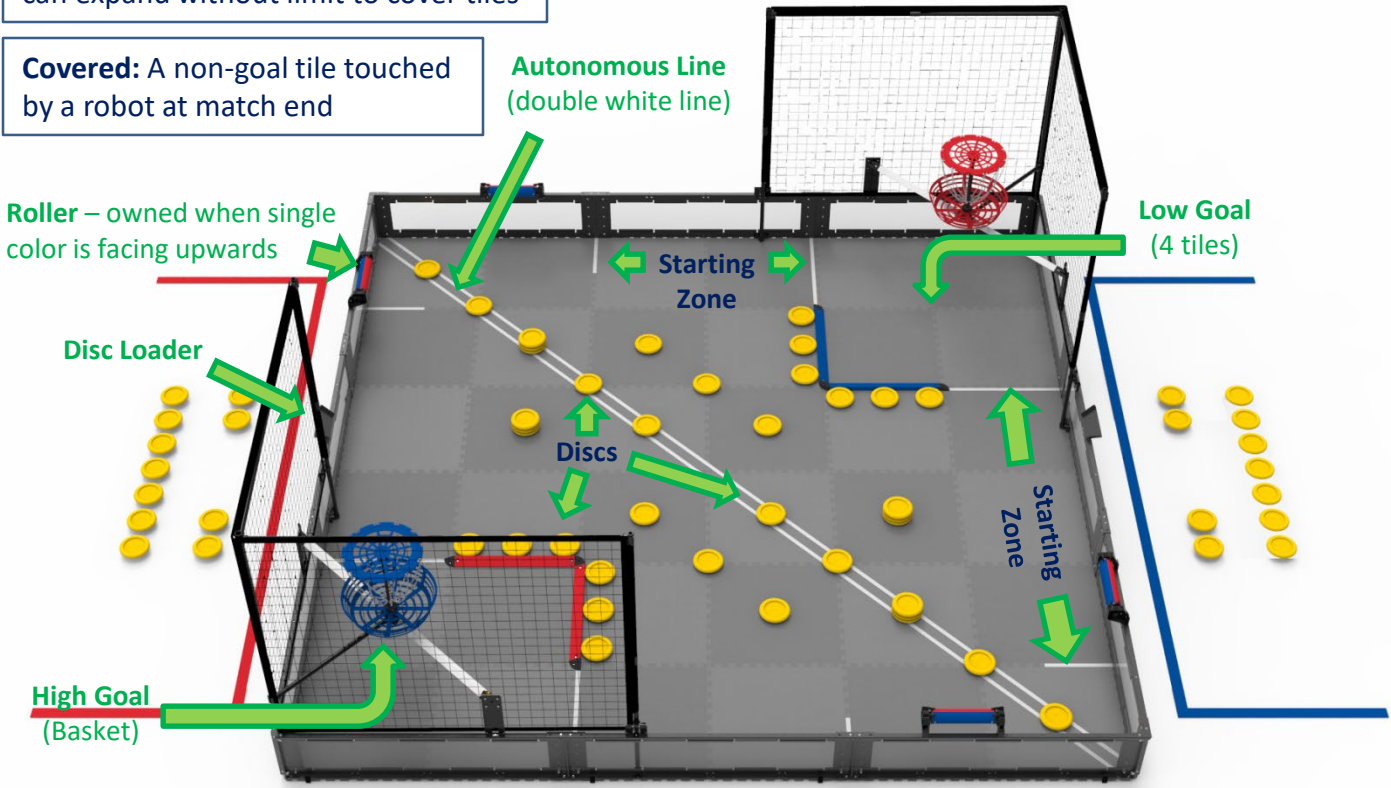

# 2022-23 Season – Spin Up Lovejoy Parent Reference Card

Scoring

<i>Each Disc Scored in a High Goal</i>	5 Points
<i>Each Disc Scored in a Low Goal</i>	1 Point
<i>Each Owned Roller</i>	10 Points
<i>Each Covered Field Tile</i>	3 Points
<i>Winner of the Autonomous Bonus</i>	10 Points

Scoring

**Endgame:** Final 10 sec where Robots can expand without limit to cover tiles

**Covered:** A non-goal tile touched by a robot at match end

**Roller** – owned when single color is facing upwards

- List of Awards---
- (top 3-4 usually earn a State Spot at tournament)
- **Award of Excellence\***
  - **Tournament Champions (2)**
  - **Design Award\***
  - Skill Champion / Tournament Finalists (2)
  - Innovate\* / Think\* / Amaze\* / Build\* / Create\*
  - Judges\* / Inspire\* / Energy\* / Sportsmanship\*
- \* Judged award
- Note: Not all awards are given at each tournament

- Vex Via App---
- Real time tournament status:**
- Schedule: Times for matches
  - Ranking: Alliance Selection seeding
    - Win Loss record & Win Point (WP) total
  - Skills: Highest to lowest Skills results
  - Match Results & Awards
- VRC Hub App---
- Scoring Calculator - score a match yourself
  - Rules